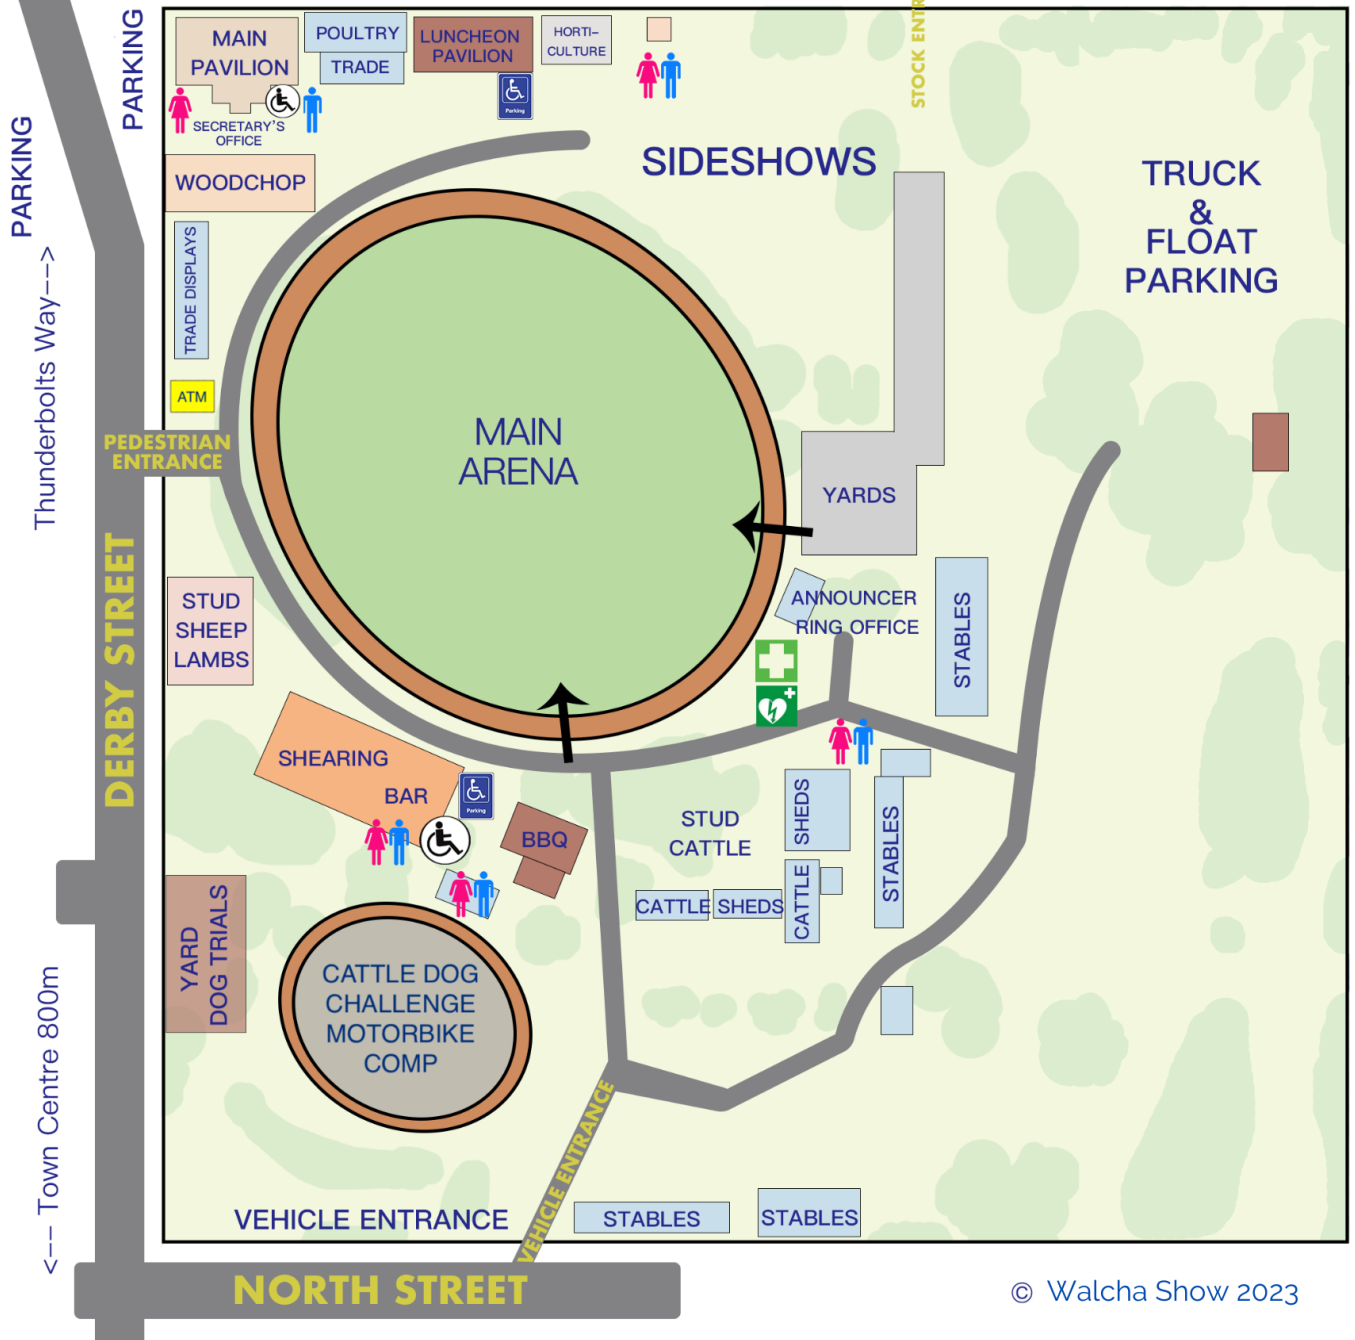

WALCHA SHOWGROUND

JAMIESON STREET

© Walcha Show 2023

This project received grant funding from the Australian Government

Australian Government

The 2023 Walcha Show is sponsored by the Federally funded HealthWISE Recover, Adapt, Connect program